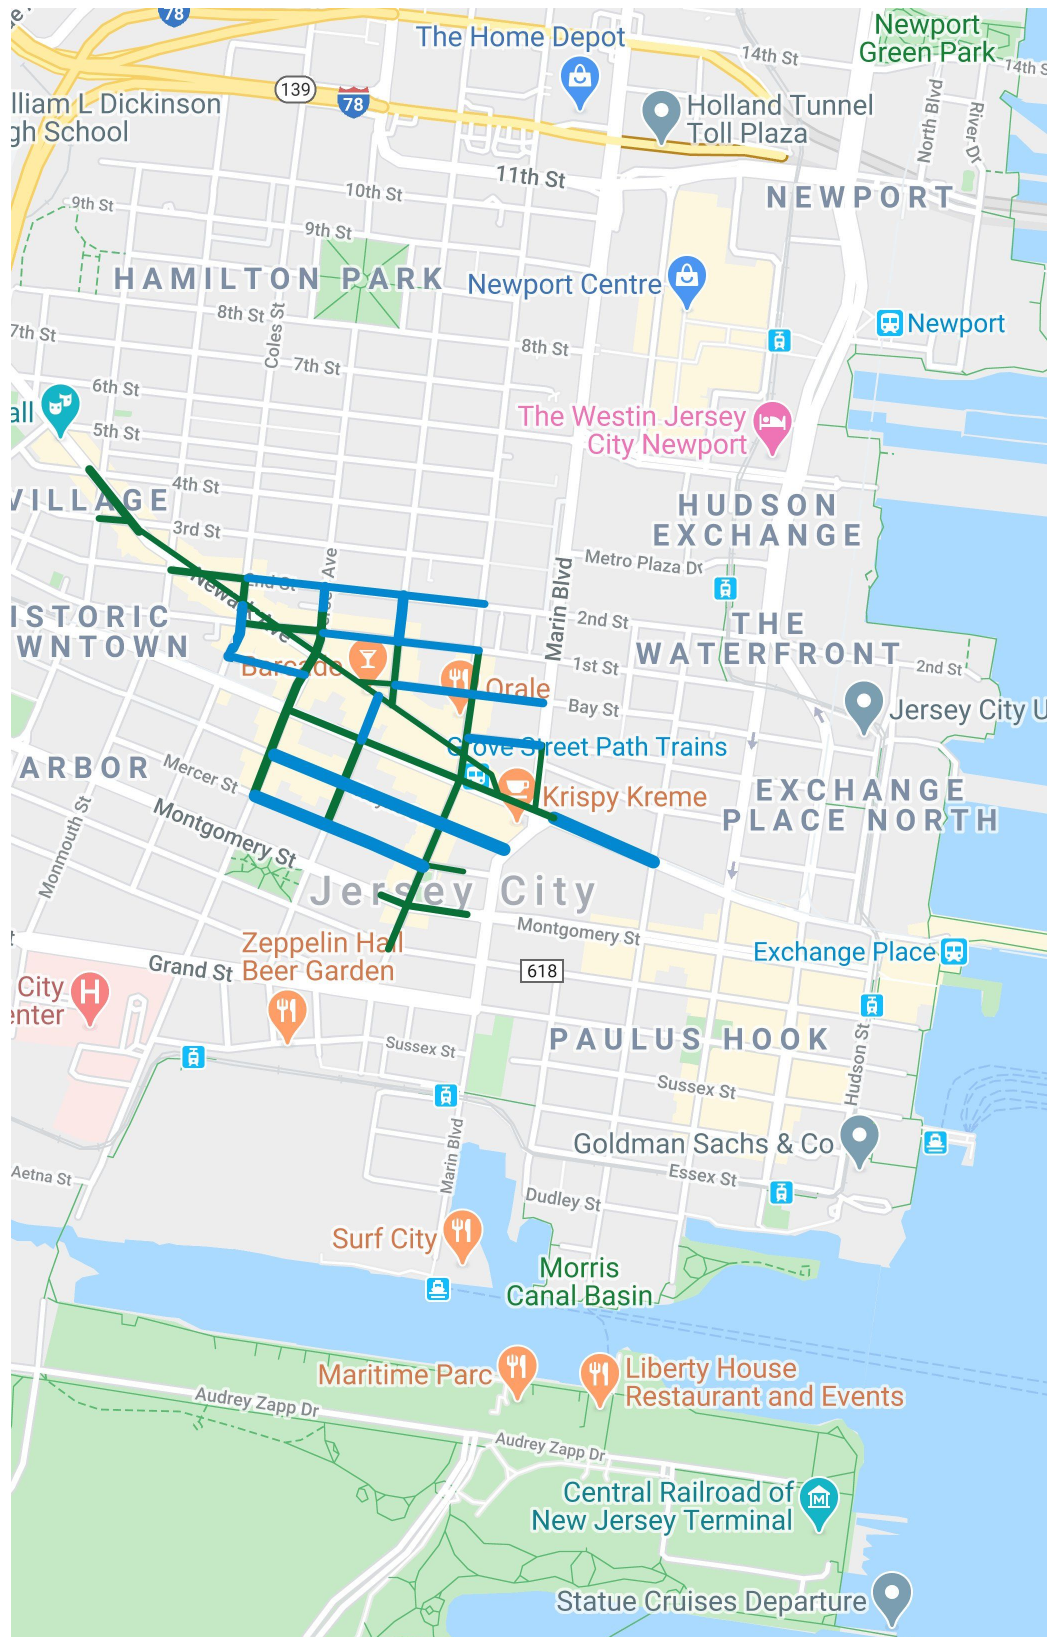

HDSID and DPW Street Cleaning Map

Pedestrian Mall Enforcement Streets

-  2nd St (Coles to Manila)
-  Mercer (Marin to Jersey)
-  Wayne (Marin to Barrow St)
-  Maxwell Alley

Coles (Columbus to Newark)

1st St (Jersey Ave to Grove St)

-  Bay St
-  Bay St (CC Drive to 1st)
-  Morgan (Grove to Marin)
-  Erie (2nd to Newark)

Jersey Ave (between 1st and 2nd)

Marin Blvd (CC Drive to Morgan St)

Christopher Columbus (Grove to Jersey)

Jersey Ave (2nd to Mercer)

Barrow St. (Mercer and Columbus)

Grove (2nd to Mercer)

Newark Ave

Newark Ave Cont'd

Third St (Newark to Brunswick St)

Coles St (Newark to 2nd)

2nd St (Coles St to Monmouth St)

First St (Jersey Ave to Newark Ave)

First St (Coles to Newark Ave)

Erie St (Newark Ave to 1St)

Bay St (Newark Ave to Erie St)

Montgomery St (Barrow St to Marin Blvd)

Mercer St (Grove to Marin)

Christopher Columbus
between Marin and Warren
